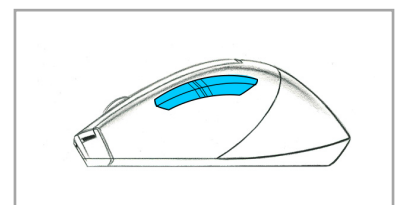

A4 TECH FSTYLER FG35 WIRELESS MOUSE WITH 2 SIDE BUTTONS

The simple design perfectly meets the needs of your daily work, each button will give a fast and effective response and a crisp click.

- **Consistent Wireless Stability**
 Advanced 2.4 GHz powerful wireless connection with distance up to 10-15m.

- **16-in-One**
 16 gestures to perform selectable hotkey commands.

- **2000 DPI 3-Level Adjustable**
 Adjustable resolution 1000/1600/2000 DPI.

- **Auto Power Saving**
 Auto 4-level power saving. It will be in sleep mode in 0.2sec of inactivity.

- **Two Thumb Side Buttons**
 The side buttons are preset as backward and forward functions, and can be customized with software.

4711421947992 Grey
4711421948067 Silver